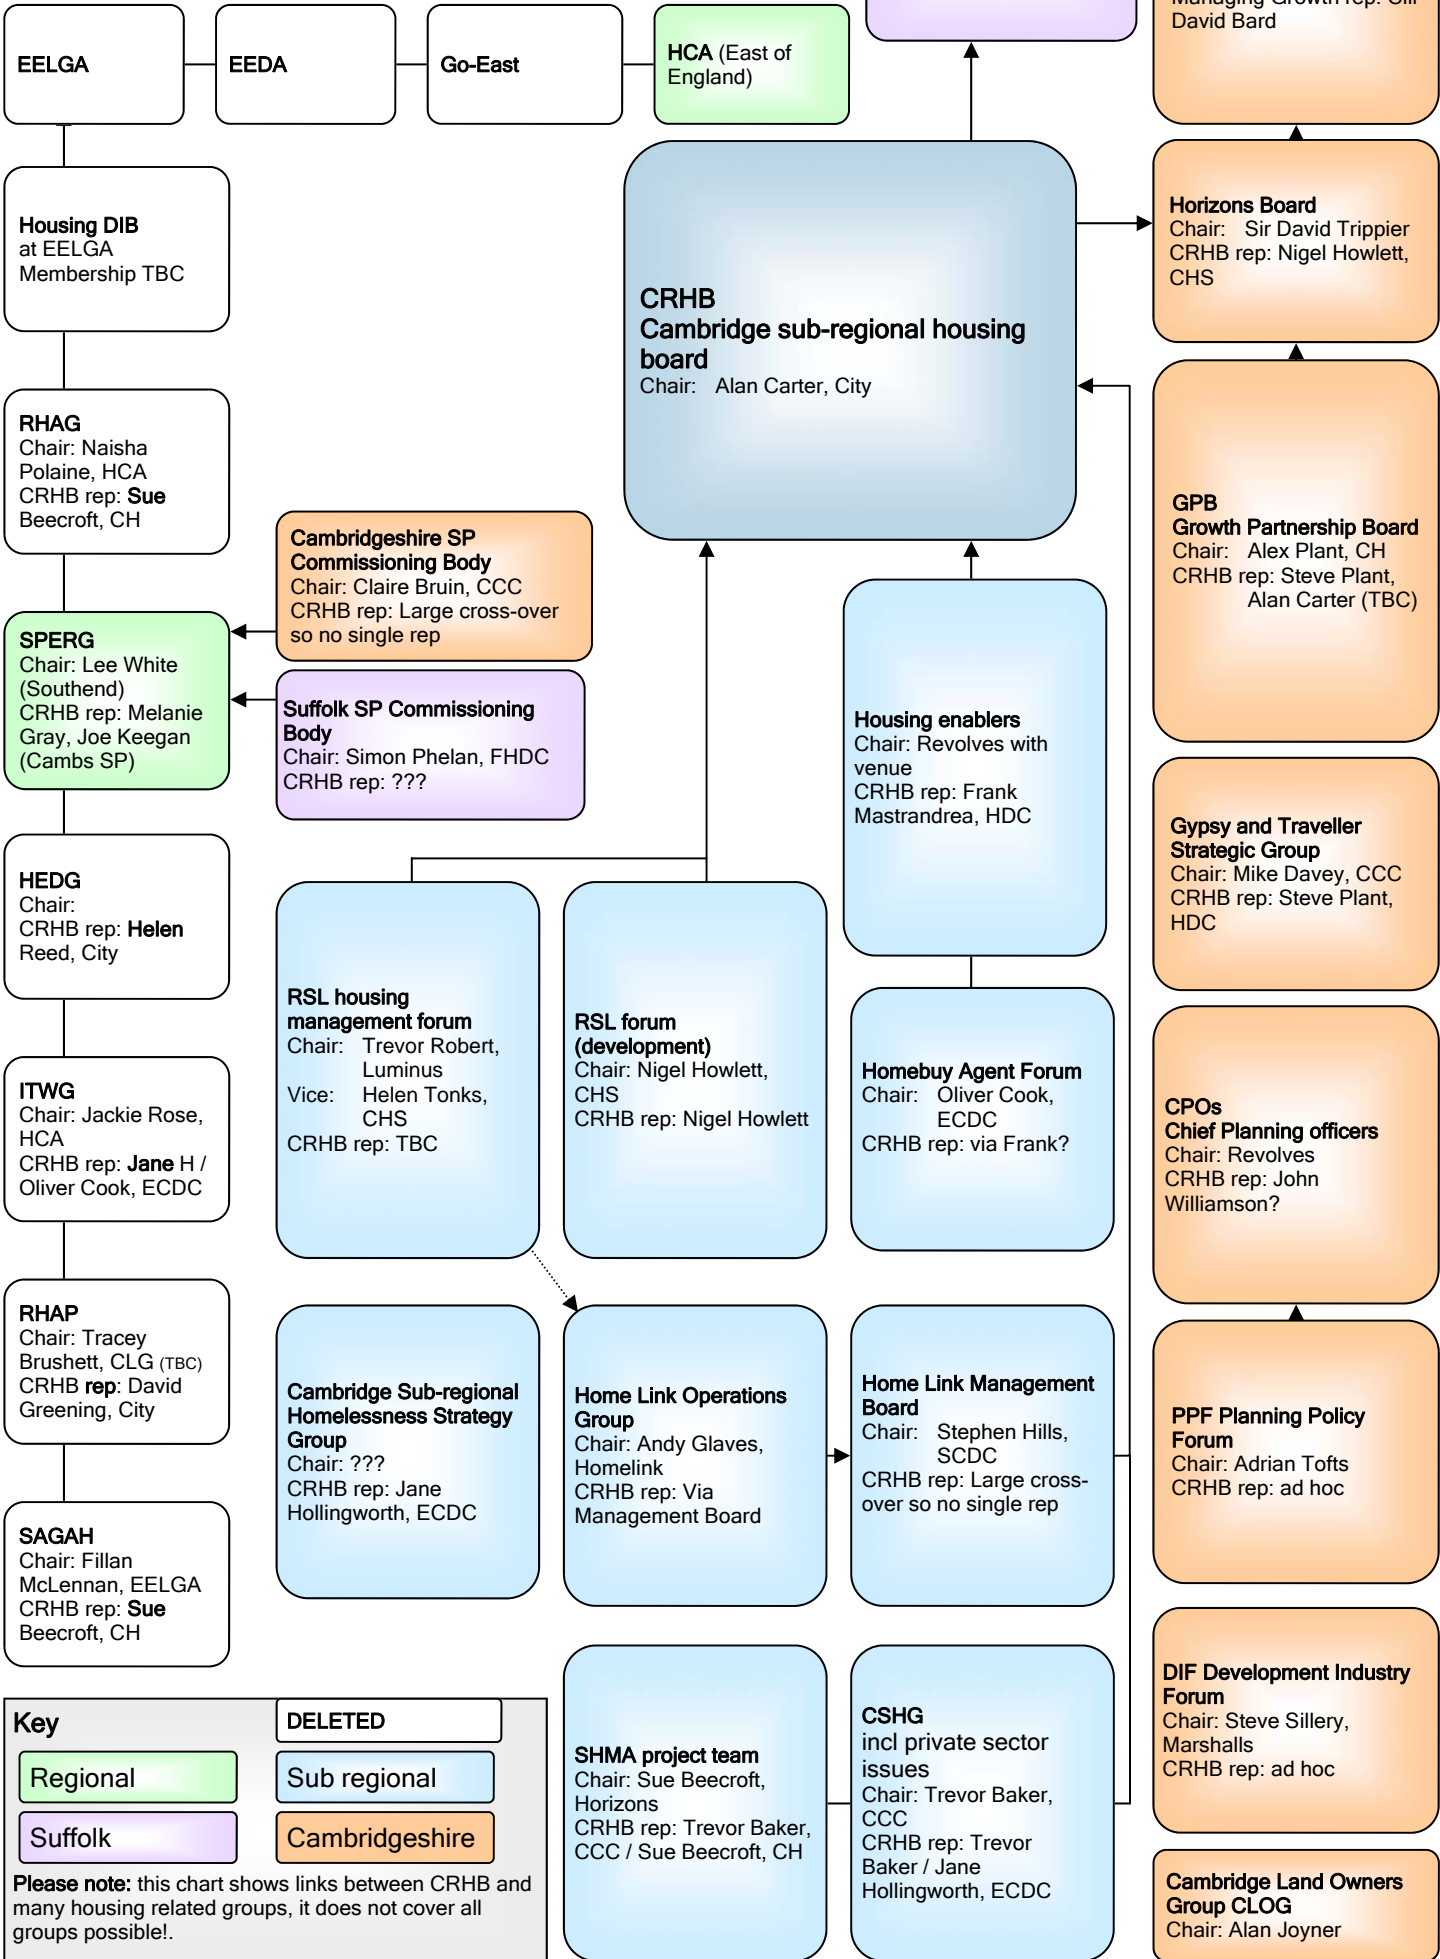

CRHB links showing chairs and reps
Old version, showing REGIONAL DELETIONS

CRHB links showing chairs and reps WITH NEW SUGGESTIONS

Key
Please note: this chart shows links between CRHB and many housing related groups, it does not cover all groups possible!

- Suffolk
- Cambridgeshire
- DELETED
- Sub regional

CRHB links showing chairs and reps IN BRIEF

Key
Please note: this chart shows links between CRHB and many housing related groups, it does not cover all groups possible!

Suffolk

Cambridgeshire

Sub regional