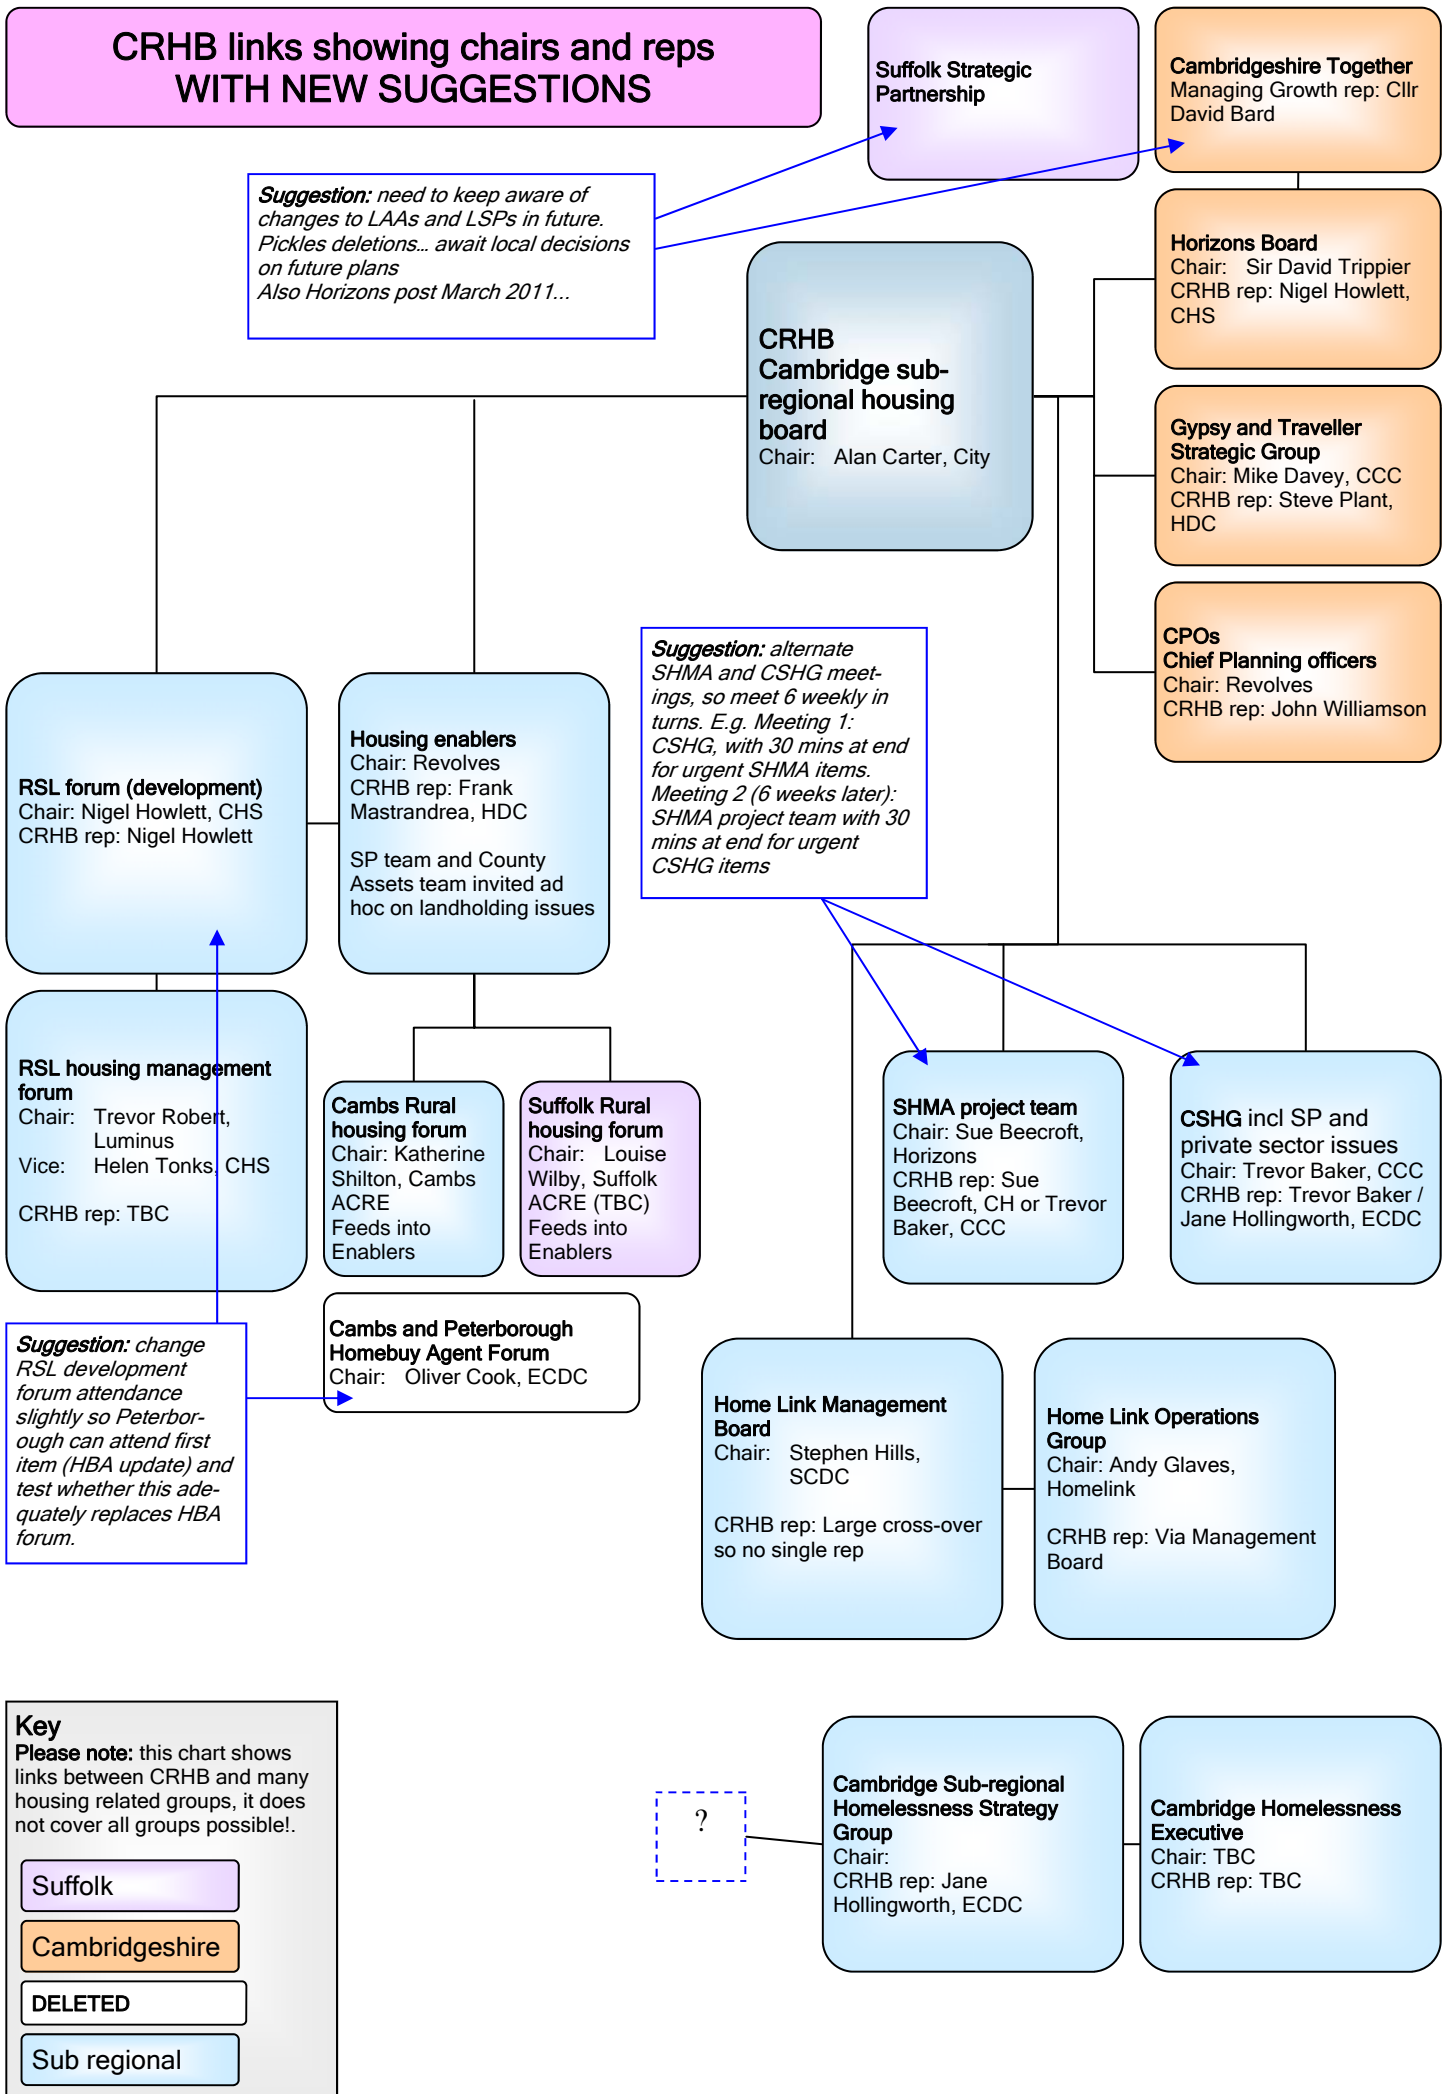

CRHB links showing chairs and reps
Old version, showing REGIONAL DELETIONS

CRHB links showing chairs and reps WITH NEW SUGGESTIONS

Key
Please note: this chart shows links between CRHB and many housing related groups, it does not cover all groups possible!

- Suffolk
- Cambridgeshire
- DELETED
- Sub regional

CRHB links showing chairs and reps IN BRIEF

Key
Please note: this chart shows links between CRHB and many housing related groups, it does not cover all groups possible!

Suffolk

Cambridgeshire

Sub regional