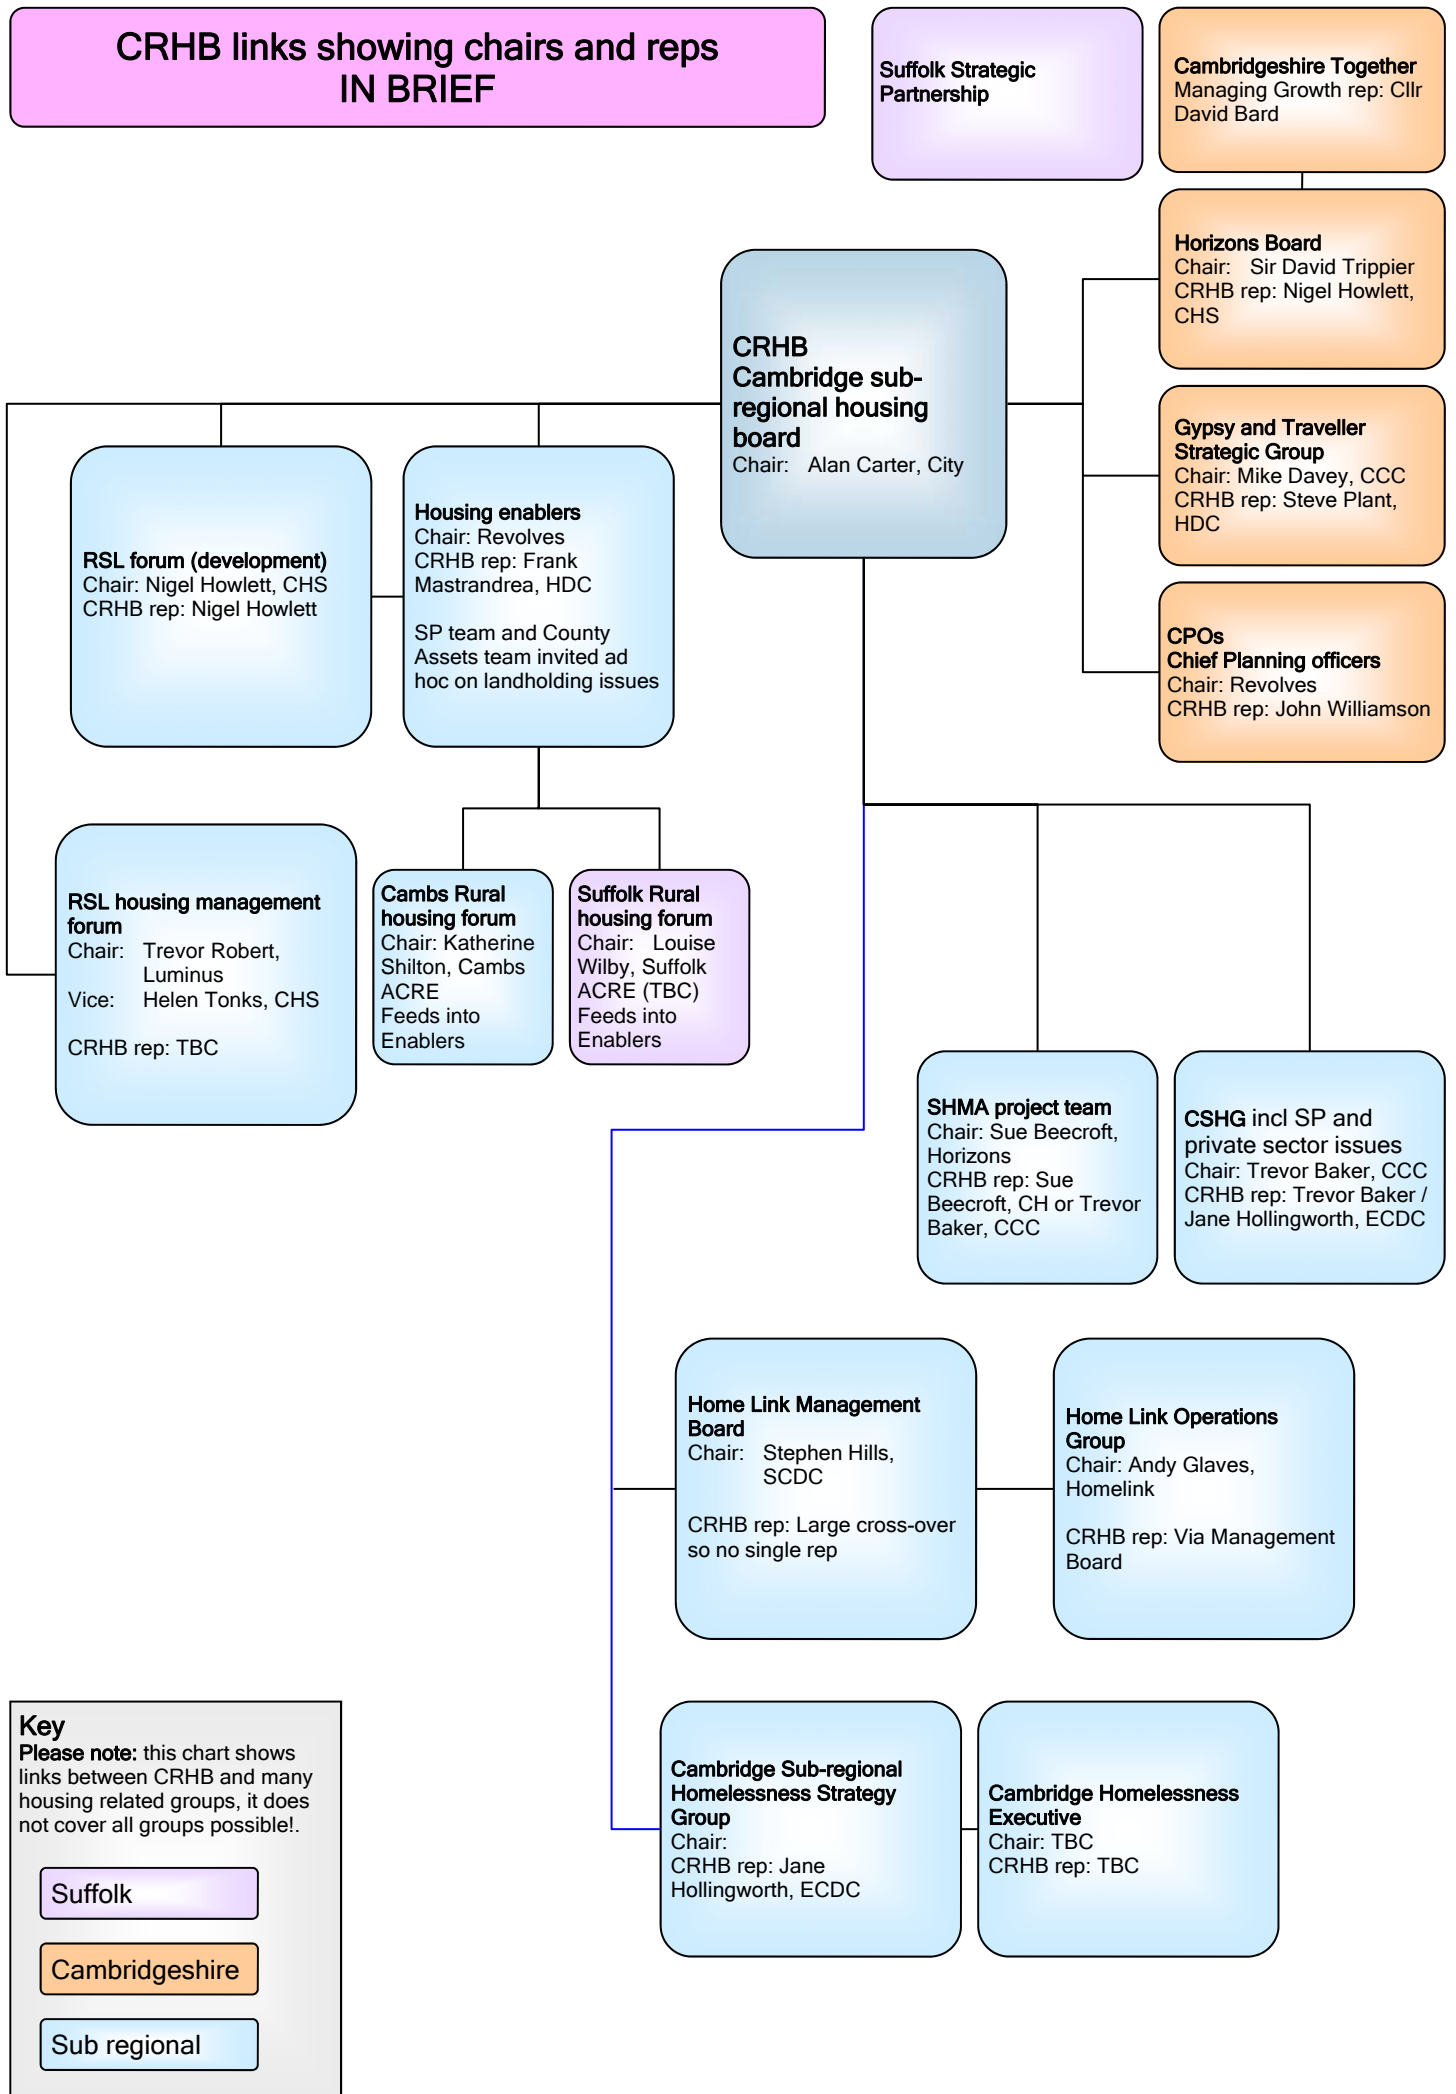

CRHB links showing chairs and reps
Old version, showing REGIONAL DELETIONS

CRHB links showing chairs and reps WITH NEW SUGGESTIONS

Key
Please note: this chart shows links between CRHB and many housing related groups, it does not cover all groups possible!

- Suffolk
- Cambridgeshire
- DELETED
- Sub regional

CRHB links showing chairs and reps IN BRIEF

Key
Please note: this chart shows links between CRHB and many housing related groups, it does not cover all groups possible!

Suffolk

Cambridgeshire

Sub regional